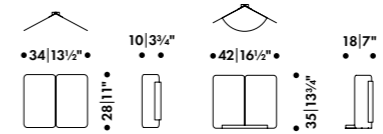

124° MIRROR
Daniel Rybakken 2017

124° MIRROR

Daniel Rybakken 2017

Mirror polished stainless steel sheet, available in size S and M, Size M with a black or natural solid ashwood tray, made in Germany

🚚 Quick ship product