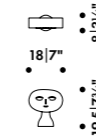

LUCIA CANDLE HOLDER

Company 2019

Ceramic, handmade, sand coloured glaze,
made in Portugal

🚚 Quick ship product