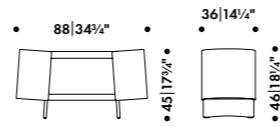

KIULU BENCH B
Koichi Futatsumata 2019
Birch, made in Finland
→ See page 39 for all versions