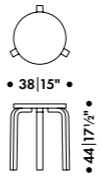

STOOL 60 AND STOOL E60
Alvar Aalto 1933 and 1934

STOOL 60

Alvar Aalto 1933

Birch, 3 legs, stackable, made in Finland

🚚 Quick ship product

→ See page 32 for all versions