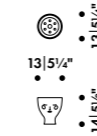

MIDSUMMER DREAM VASE

Company 2019

Ceramic, handmade, sand coloured glaze,
made in Portugal

🚚 Quick ship product