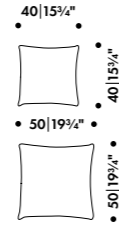

SIENA CANVAS BAG

Alvar Aalto 1954

100% canvas cotton, available in white/black, sand/white, brick/sand shadow, grey/light grey shadow, made in Estonia

🚚 Quick ship product