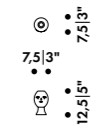

LUCIUS CANDLE HOLDER

Company 2019

Ceramic, handmade, sand coloured glaze,
made in Portugal

🚚 Quick ship product