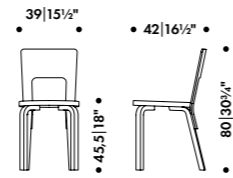

CHAIR 66
Alvar Aalto 1935

Birch, made in Finland

🚚 Quick ship product

→ See page 35 for all versions

CHAIR 66
Alvar Aalto 1935