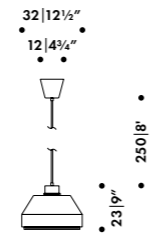

**PENDANT LIGHT A201**  
Alvar Aalto 1950's

**PENDANT LIGHT A201**

Alvar Aalto 1950's

White steel shade with brass plated steel ring

Energy classes: A to G, made in China

🚚 Quick ship product

**PENDANT LIGHT AMA500**