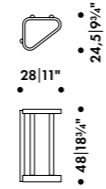

UMBRELLA STAND 115

Alvar Aalto 1936

Natural lacquered birch frame with brass tray,
made in Finland

🚚 Quick ship product

UMBRELLA STAND 115

Alvar Aalto 1936