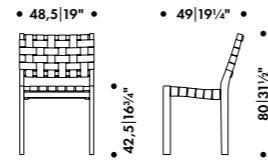

Birch, 4 legs, stackable, made in Finland

🚚 Quick ship product

→ See page 32 for all versions

**BAR STOOL 64**  
Alvar Aalto 1935

Birch, 4 legs, height 65 cm, made in Finland  
↙ Quick ship versions available  
→ See page 33 for all versions

**BAR STOOL 64**  
Alvar Aalto 1935

Birch, 4 legs, height 75 cm, made in Finland  
↙ Quick ship versions available  
→ See page 33 for all versions

**BAR STOOL 64**  
Alvar Aalto 1935

**HIGH CHAIR K65**  
Alvar Aalto 1935

**CHAIR 66**  
Alvar Aalto 1935

Birch, made in Finland

🚚 Quick ship product

→ See page 35 for all versions

**CHAIR 66**  
Alvar Aalto 1935

CHAIR 69  
Alvar Aalto 1935

**CHAIR 69**  
Alvar Aalto 1935  
Birch, made in Finland  
🚚 Quick ship product  
→ See page 35 for all versions