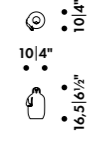

PAUPER COIN COLLECTOR

Company 2019

Ceramic, handmade, sand coloured glaze,
made in Portugal

🚚 Quick ship product