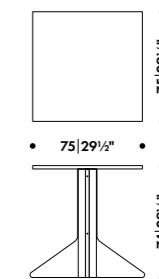

KAARI TABLE RECTANGULAR

Ronan & Erwan Bouroullec 2015
REB 001, Linoleum or HPL table top,
black powder coated flat rolled steel
legs with solid oak, made in Italy and Poland
→ See page 72 and 73 for all versions