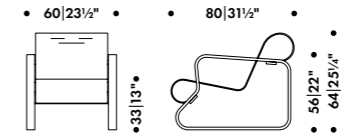

ARMCHAIR 41 "PAIMIO"
Alvar Aalto 1932