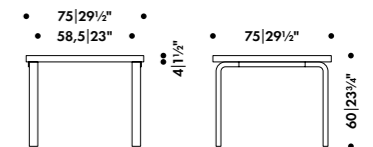

**AALTO CHILDREN'S TABLE
RECTANGULAR**

Alvar Aalto 1935

81B, birch, made in Finland

→ See page 85 for all versions

**AALTO CHILDREN'S TABLE
SQUARE**

Alvar Aalto 1935

81C, birch, made in Finland

→ See page 85 for all versions