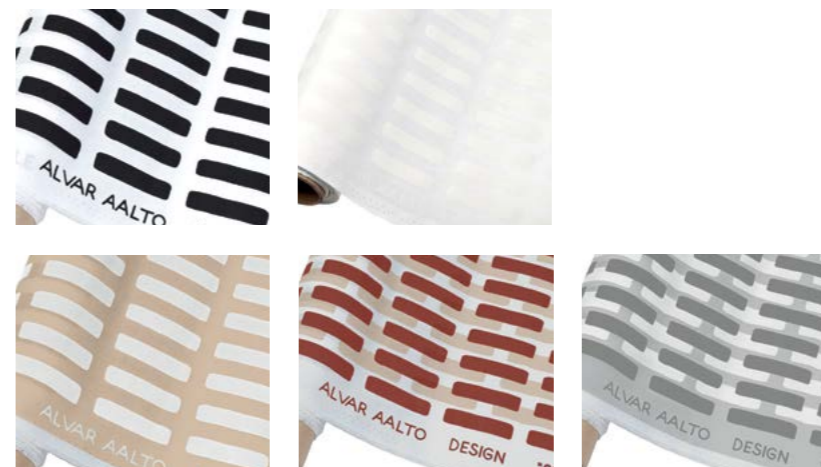

### RIVI POUCH

Ronan and Erwan Bouroullec 2017

100% cotton, available in white/blue, blue/white, black/white and mustard/white, made in Estonia

🚚 Quick ship product

SIENA COLLECTION  
Alvar Aalto 1954

**FABRICS BY THE METER**