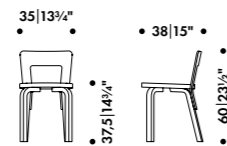

CHILDREN'S CHAIR N65

Alvar Aalto 1935

Birch, 4 legs, made in Finland
→ See page 84 for all versions

CHILDREN'S STOOL NE60

Alvar Aalto 1934

Birch, 4 legs, stackable, made in Finland
→ Quick ship product
→ See page 84 for all versions

CHILDREN'S STOOL NE60 AND CHAIR N65 Alvar Aalto 1934 and 1935