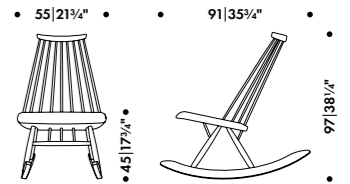

### DOMUS LOUNGE CHAIR

Ilmari Tapiovaara 1946

**MADemoiselle LOUNGE CHAIR AND ROCKING CHAIR**  
Ilmari Tapiovaara 1956

**MADemoiselle LOUNGE CHAIR**

Ilmari Tapiovaara 1956

Birch, available in black and white lacquered,  
made in Finland