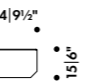

SIENA CUSHION COVERS

Alvar Aalto 1954

100% canvas cotton, available in white/black, sand/white, brick/sand shadow, grey/light grey shadow, made in Estonia

🚚 Quick ship product

SIENA CANVAS BAG

Alvar Aalto 1954

100% canvas cotton, available in white/black, sand/white, brick/sand shadow, grey/light grey shadow, made in Estonia

🚚 Quick ship product

SIENA TRAYS

Alvar Aalto 1954

Plywood, paper, available in white/black, sand/white, brick/sand shadow, grey/light grey shadow, made in Sweden

🚚 Quick ship product

SIENA POUCH

Alvar Aalto 1954

Canvas cotton, available in white/black, sand/white, brick/sand shadow, grey/light grey shadow, made in Estonia

🚚 Quick ship product