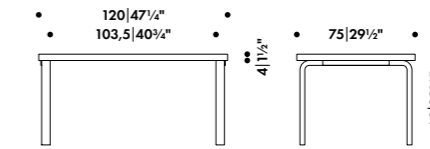

AALTO CHILDREN'S TABLES
Alvar Aalto 1935