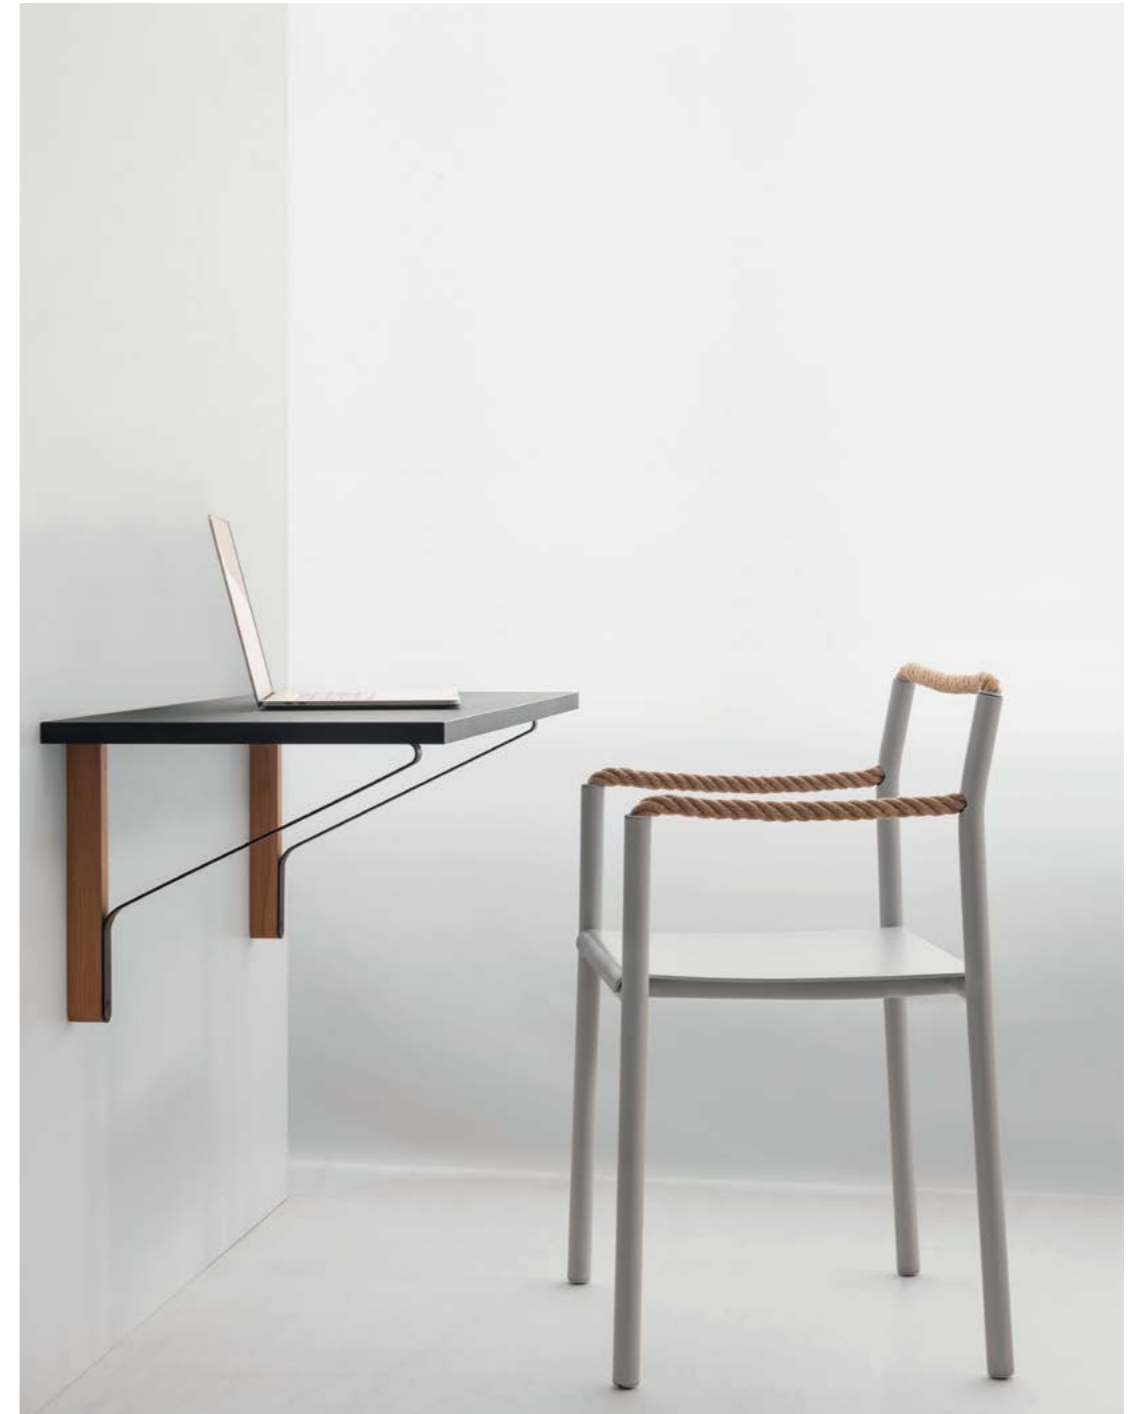

KAARI WALL CONSOLE REB 006 Ronan & Erwan Bouroullec 2015