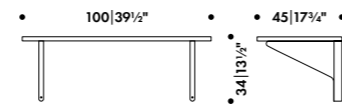

KAARI WALL CONSOLE REB 006

Ronan & Erwan Bouroullec 2015

Linoleum surface, ABS edge, solid oak wall brackets,
flat rolled powder coated black steel brace,
made in Italy and Poland

→ See page 112 for all versions

KAARI WALL CONSOLE REB 006 Ronan & Erwan Bouroullec 2015