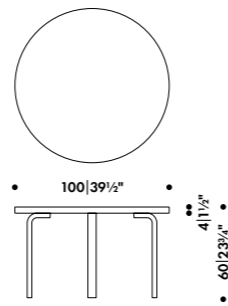

AALTO CHILDREN'S TABLE ROUND

Alvar Aalto 1935

90A, birch, made in Finland

→ See page 85 for all versions

AALTO CHILDREN'S TABLES

Alvar Aalto 1935