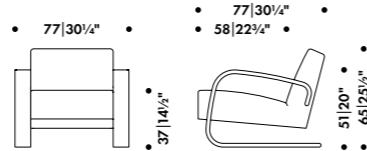

ARMCHAIR 400 "TANK"

Alvar Aalto 1936

Birch, armrests natural or black lacquered,
walnut or honey stained, seat and back
upholstered with fabric or leather, made in Finland

ARMCHAIR 400 "TANK"

Alvar Aalto 1936