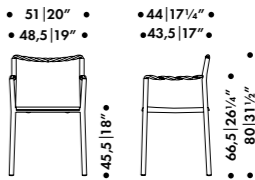

ROPE CHAIR
Ronan & Erwan Bouroullec 2020

NEW

ROPE CHAIR
Ronan & Erwan Bouroullec 2020

Frame black or light grey matt powder coated steel,
seat form-pressed beech plywood, seat surface black
or grey lacquered ash veneer, rope black polyester
or natural flax, made in Germany