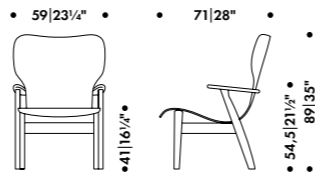

DOMUS LOUNGE CHAIR

Ilmari Tapiovaara 1946

Birch or oak, available in natural or black lacquered birch, honey stained birch or natural lacquered oak, made in Finland

DOMUS LOUNGE CHAIR

Ilmari Tapiovaara 1946