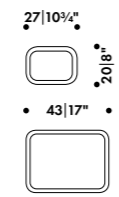

SIENA POUCH

Alvar Aalto 1954

Canvas cotton, available in white/black, sand/white, brick/sand shadow, grey/light grey shadow, made in Estonia

🚚 Quick ship product