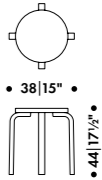

STOOL E60

Alvar Aalto 1934

Birch, 4 legs, stackable, made in Finland

🚚 Quick ship product

→ See page 32 for all versions