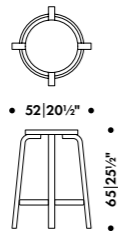

**STOOL 60 AND STOOL E60**  
Alvar Aalto 1933 and 1934

**STOOL 60**

Alvar Aalto 1933

Birch, 3 legs, stackable, made in Finland

🚚 Quick ship product

→ See page 32 for all versions

**STOOL E60**

Alvar Aalto 1934

Birch, 4 legs, stackable, made in Finland

🚚 Quick ship product

→ See page 32 for all versions

**BAR STOOL 64**  
Alvar Aalto 1935

Birch, 4 legs, height 65 cm, made in Finland  
↙ Quick ship versions available  
→ See page 33 for all versions

**BAR STOOL 64**  
Alvar Aalto 1935

Birch, 4 legs, height 75 cm, made in Finland  
↙ Quick ship versions available  
→ See page 33 for all versions

**BAR STOOL 64**  
Alvar Aalto 1935

**HIGH CHAIR K65**  
Alvar Aalto 1935