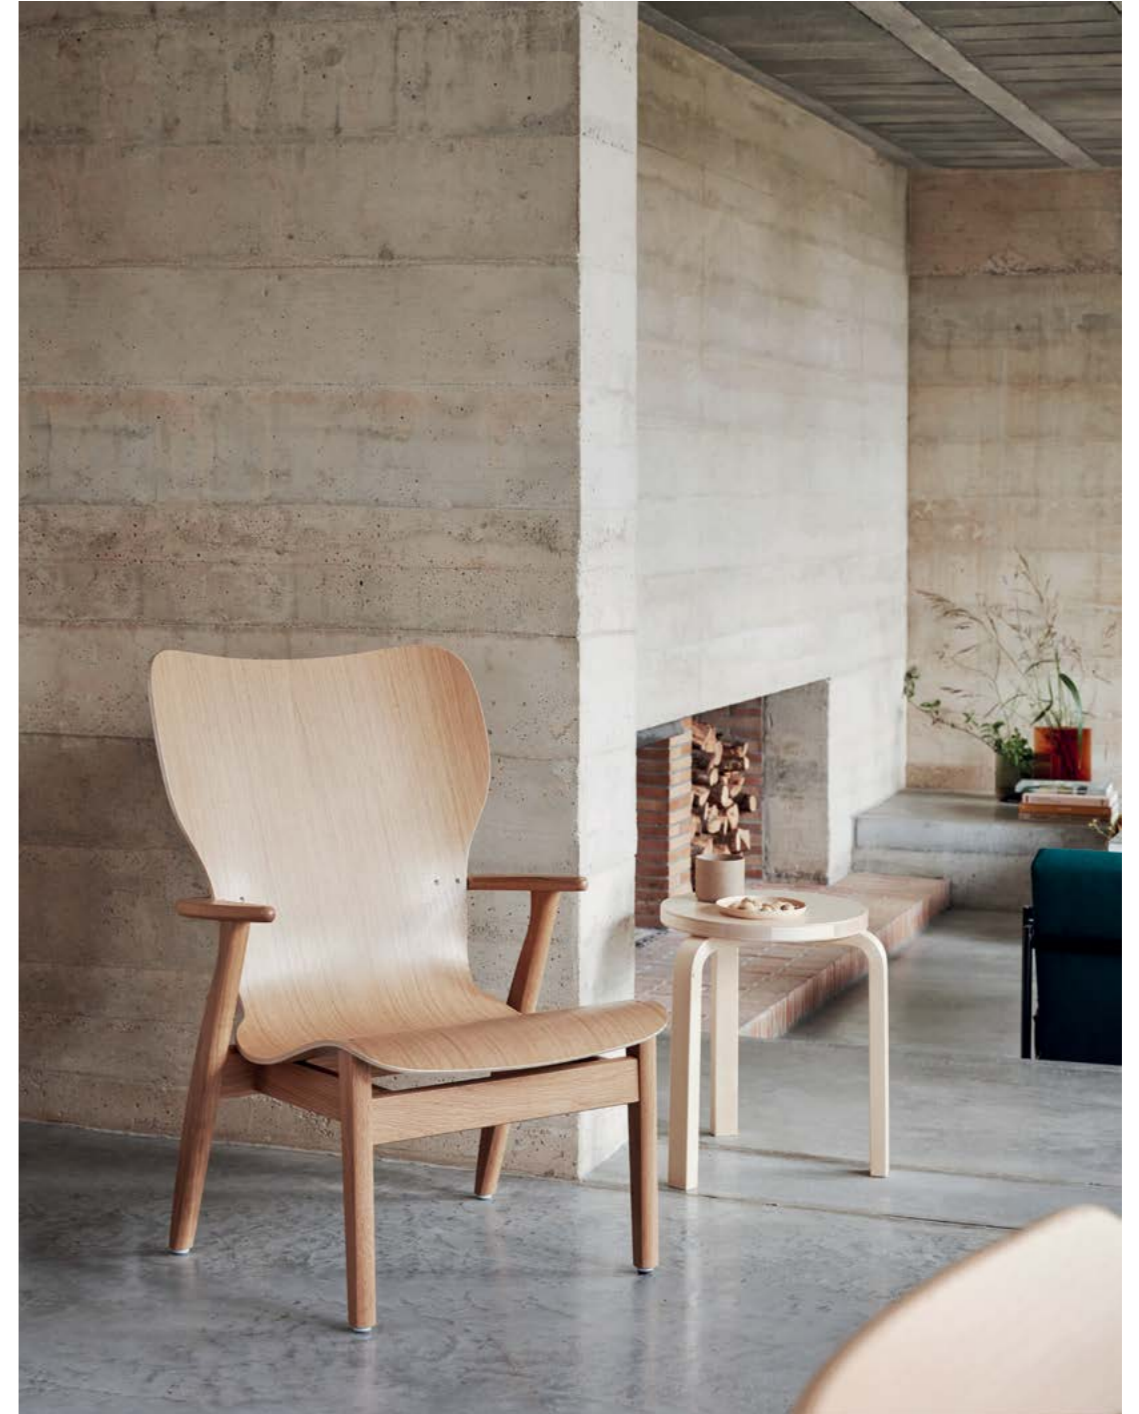

DOMUS LOUNGE CHAIR

Ilmari Tapiovaara 1946