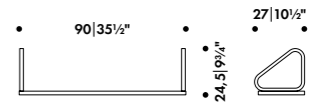

**UMBRELLA STAND 115**

Alvar Aalto 1936

Natural lacquered birch frame with brass tray,  
made in Finland

🚚 Quick ship product

**UMBRELLA STAND 115**

Alvar Aalto 1936

WALL SHELF 112  
Alvar Aalto 1936

**WALL SHELF 112**  
Alvar Aalto 1936  
Birch, available in natural, white and  
black lacquered, made in Finland  
🚚 Quick ship product