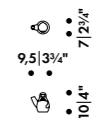

EASTER DOG VASE

Company 2019

Ceramic, handmade, sand coloured glaze,
made in Portugal

🚚 Quick ship product