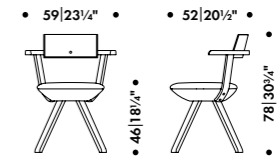

RIVAL CHAIR
Konstantin Grcic 2014

RIVAL CHAIR

Konstantin Grcic 2014

Legs and backrest birch, swivel seat shell
polypropylene, upholstered with 3D-knit or leather,
made in Germany

→ See page 38 for all versions