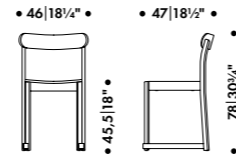

ATELIER CHAIR

TAF Studio 2018

Solid wood frame and backrest in beech, ash or oak, beech plywood seat with beech, ash or oak top veneer, stackable up to seven chairs, made in Italy

✔ Quick ship product

→ See page 34 for all versions

NEW

ATELIER BAR STOOL

TAF Studio 2021

Solid wood frame in beech, ash or oak, beech plywood seat with beech, ash or oak top veneer, height 65 cm or 75 cm, made in Italy

✔ Quick ship product

→ See page 34 for all versions

ATELIER CHAIR AND BAR STOOL

TAF Studio 2018 and 2021