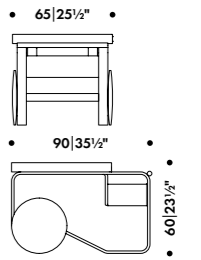

TEA TROLLEY 900
Alvar Aalto 1937

TEA TROLLEY 900

Alvar Aalto 1937

Natural lacquered birch frame with white MDF wheels and rattan basket, top available with black or white ceramic tiles, made in Finland