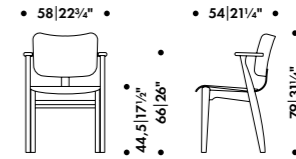

DOMUS CHAIR

Ilmari Tapiovaara 1946

Birch or oak, stackable up to four chairs,
made in Finland

→ See page 37 for all versions