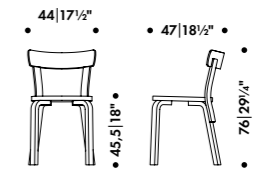

Birch, 4 legs, stackable, made in Finland

🚚 Quick ship product

→ See page 32 for all versions

**BAR STOOL 64**  
Alvar Aalto 1935

Birch, 4 legs, height 65 cm, made in Finland  
↙ Quick ship versions available  
→ See page 33 for all versions

**BAR STOOL 64**  
Alvar Aalto 1935

Birch, 4 legs, height 75 cm, made in Finland  
↙ Quick ship versions available  
→ See page 33 for all versions

**BAR STOOL 64**  
Alvar Aalto 1935

**HIGH CHAIR K65**  
Alvar Aalto 1935

### ATELIER BAR STOOL

TAF Studio 2021

Solid wood frame in beech, ash or oak, beech plywood seat with beech, ash or oak top veneer, height 65 cm or 75 cm, made in Italy

✔ Quick ship product

→ See page 34 for all versions

**CHAIR 66**  
Alvar Aalto 1935

Birch, made in Finland

🚚 Quick ship product

→ See page 35 for all versions

**CHAIR 66**  
Alvar Aalto 1935

CHAIR 69  
Alvar Aalto 1935

**CHAIR 69**  
Alvar Aalto 1935  
Birch, made in Finland  
🚚 Quick ship product  
→ See page 35 for all versions