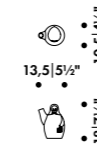

EASTER WITCH VASE

Company 2019

Ceramic, handmade, sand coloured glaze,
made in Portugal

🚚 Quick ship product