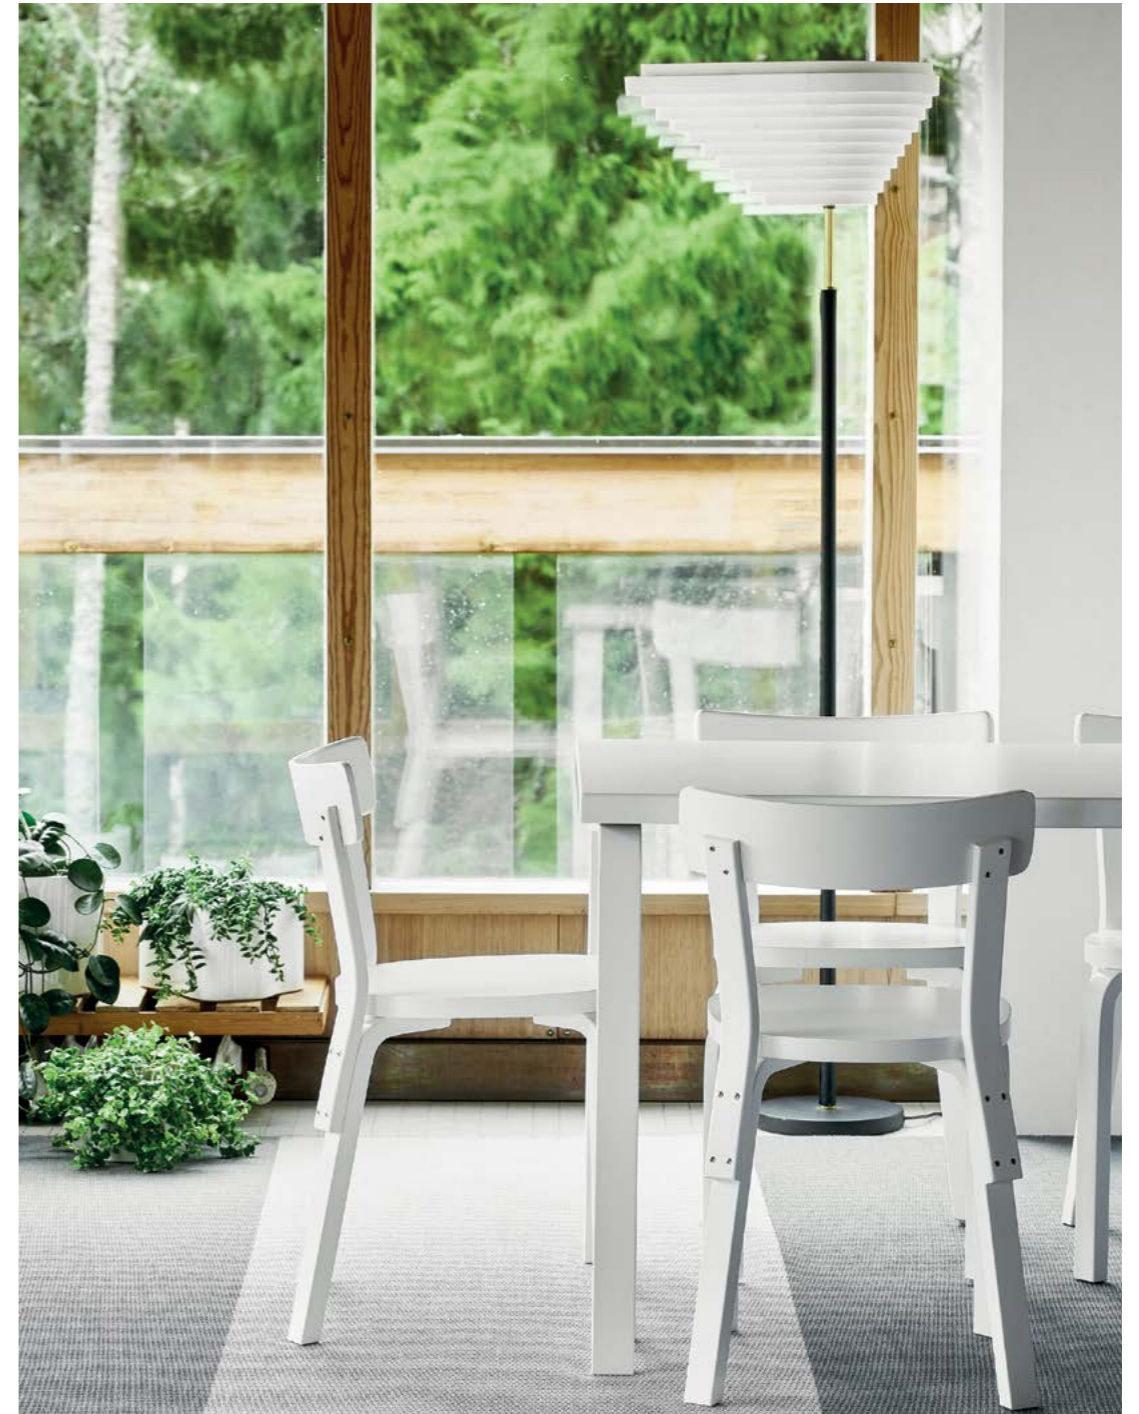

FLOOR LIGHT A805 "ANGEL WING" Alvar Aalto 1954