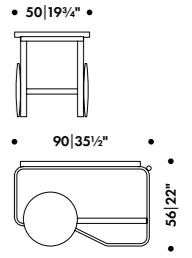

TEA TROLLEY 901
Alvar Aalto 1936

TEA TROLLEY 901
Alvar Aalto 1936

Birch, available with natural lacquered frame, white laminate or black linoleum shelves and white wheels, or black lacquered frame, peat and charcoal linoleum shelves with peat coloured wheels, made in Finland

TEA TROLLEY 901
Alvar Aalto 1936, ColoRing by Jo Nagasaka 2019

Birch, available with natural lacquered frame, top and bottom tray pine veneer, red / turquoise ColoRing, natural lacquered birch edge and white wheels, made in Finland
🚚 Quick ship product