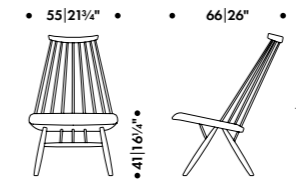

MADemoiselle LOUNGE CHAIR AND ROCKING CHAIR
Ilmari Tapiovaara 1956