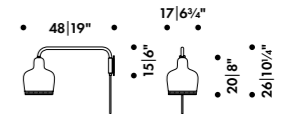

WALL LIGHT A330S "GOLDEN BELL"
Alvar Aalto 1937

WALL LIGHT A330S "GOLDEN BELL"

Alvar Aalto 1937

Hand-spun brass or steel shade,
available in clear lacquered polished brass and
chromed, black or white steel

Energy classes: A to G, made in China

🚚 Quick ship product