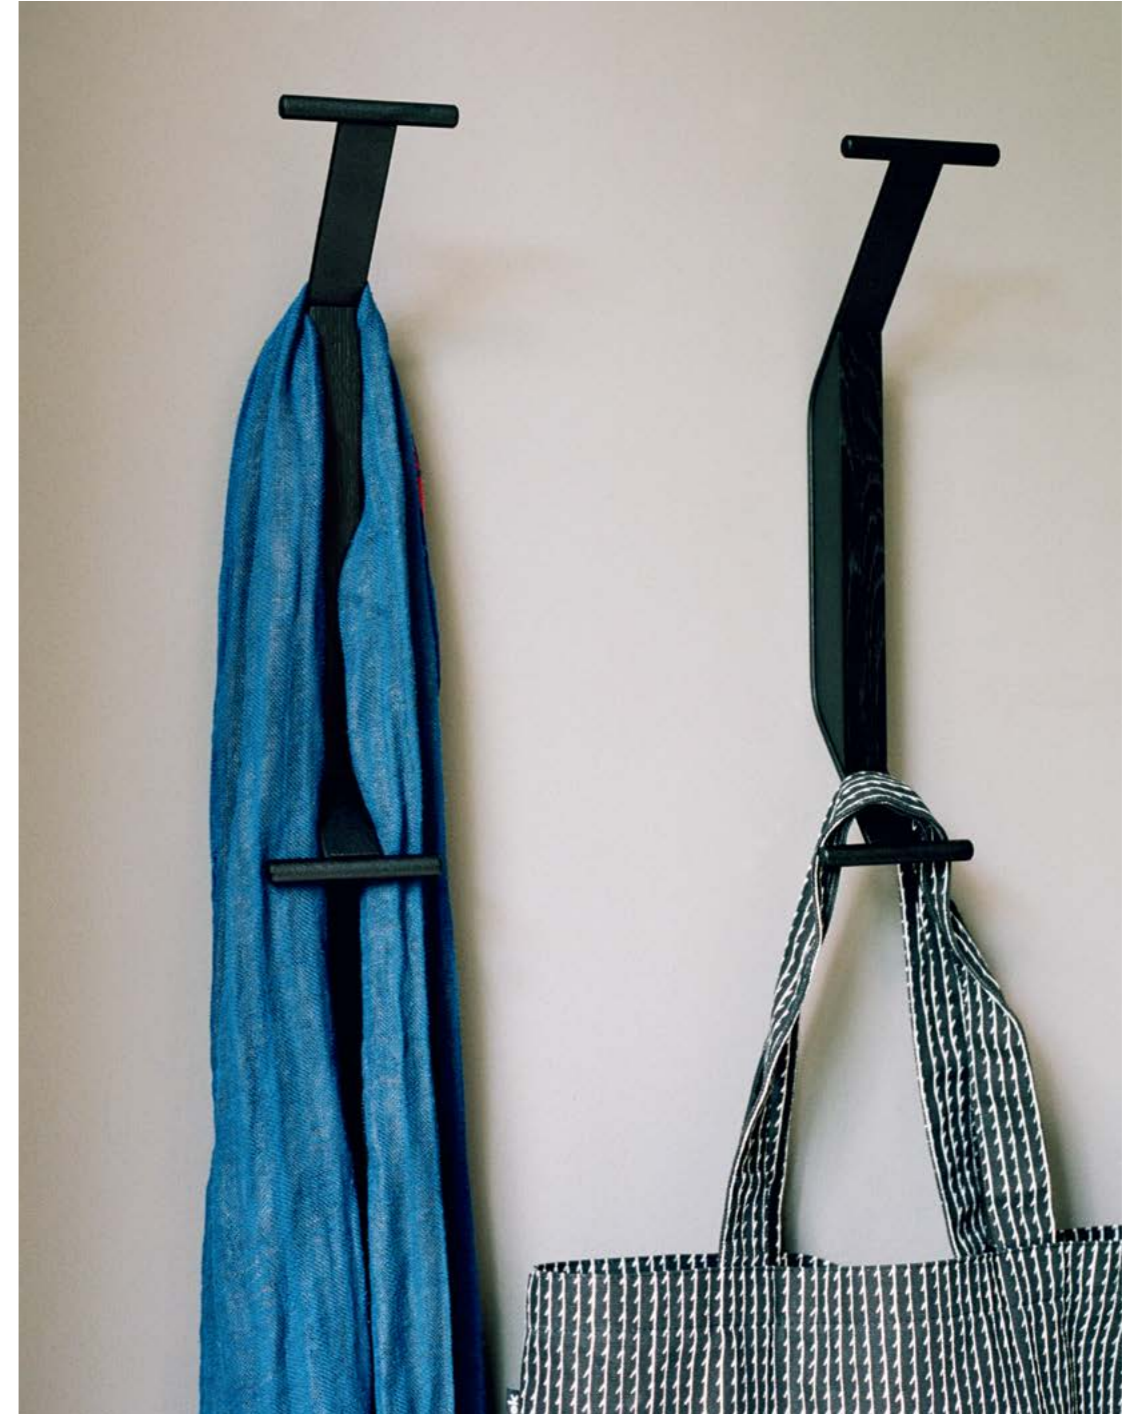

KAARI WALL HOOK REB014
Ronan and Erwan Bouroullec 2015