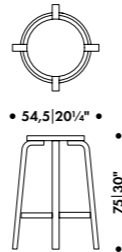

Birch, 4 legs, stackable, made in Finland

🚚 Quick ship product

→ See page 32 for all versions

**BAR STOOL 64**  
Alvar Aalto 1935

Birch, 4 legs, height 65 cm, made in Finland  
↙ Quick ship versions available  
→ See page 33 for all versions

**BAR STOOL 64**  
Alvar Aalto 1935

Birch, 4 legs, height 75 cm, made in Finland  
↙ Quick ship versions available  
→ See page 33 for all versions

**BAR STOOL 64**  
Alvar Aalto 1935

**HIGH CHAIR K65**  
Alvar Aalto 1935