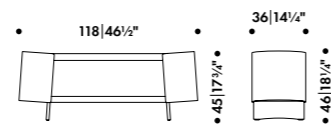

BENCH 153
Alvar Aalto 1945