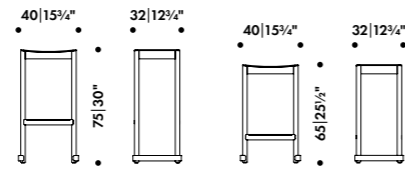

ATELIER CHAIR

TAF Studio 2018

Solid wood frame and backrest in beech, ash or oak, beech plywood seat with beech, ash or oak top veneer, stackable up to seven chairs, made in Italy

✔ Quick ship product

→ See page 34 for all versions