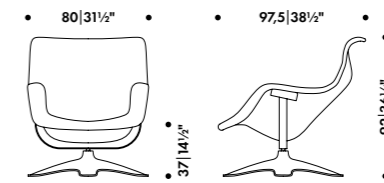

### ARMCHAIR 400 "TANK"

Alvar Aalto 1936

**KARUSELLI LOUNGE CHAIR AND OTTOMAN**  
Yrjö Kukkapuro 1964

**KARUSELLI OTTOMAN**

Yrjö Kukkapuro 1964

White fibre glass base and shell,  
steel brace, seat upholstered with leather,  
made in Finland