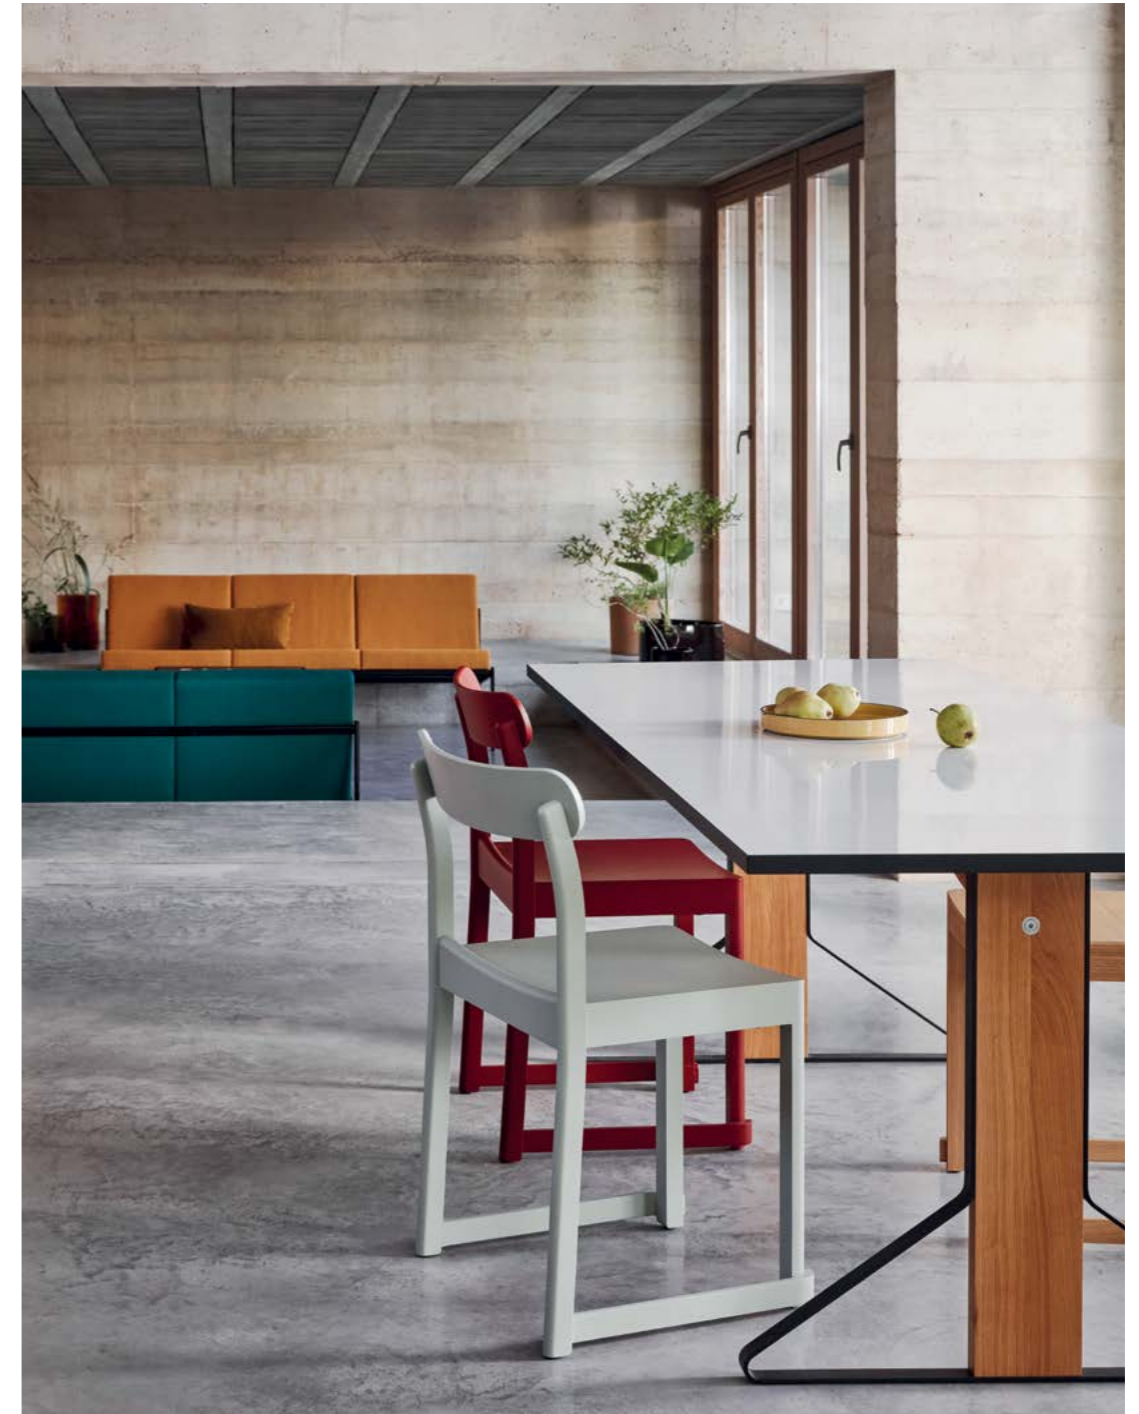

ATELIER CHAIR AND BAR STOOL

TAF Studio 2018 and 2021