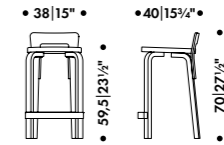

Birch, 4 legs, stackable, made in Finland

🚚 Quick ship product

→ See page 32 for all versions

**BAR STOOL 64**  
Alvar Aalto 1935

Birch, 4 legs, height 65 cm, made in Finland  
↙ Quick ship versions available  
→ See page 33 for all versions

**BAR STOOL 64**  
Alvar Aalto 1935

Birch, 4 legs, height 75 cm, made in Finland  
↙ Quick ship versions available  
→ See page 33 for all versions

**BAR STOOL 64**  
Alvar Aalto 1935

**HIGH CHAIR K65**  
Alvar Aalto 1935